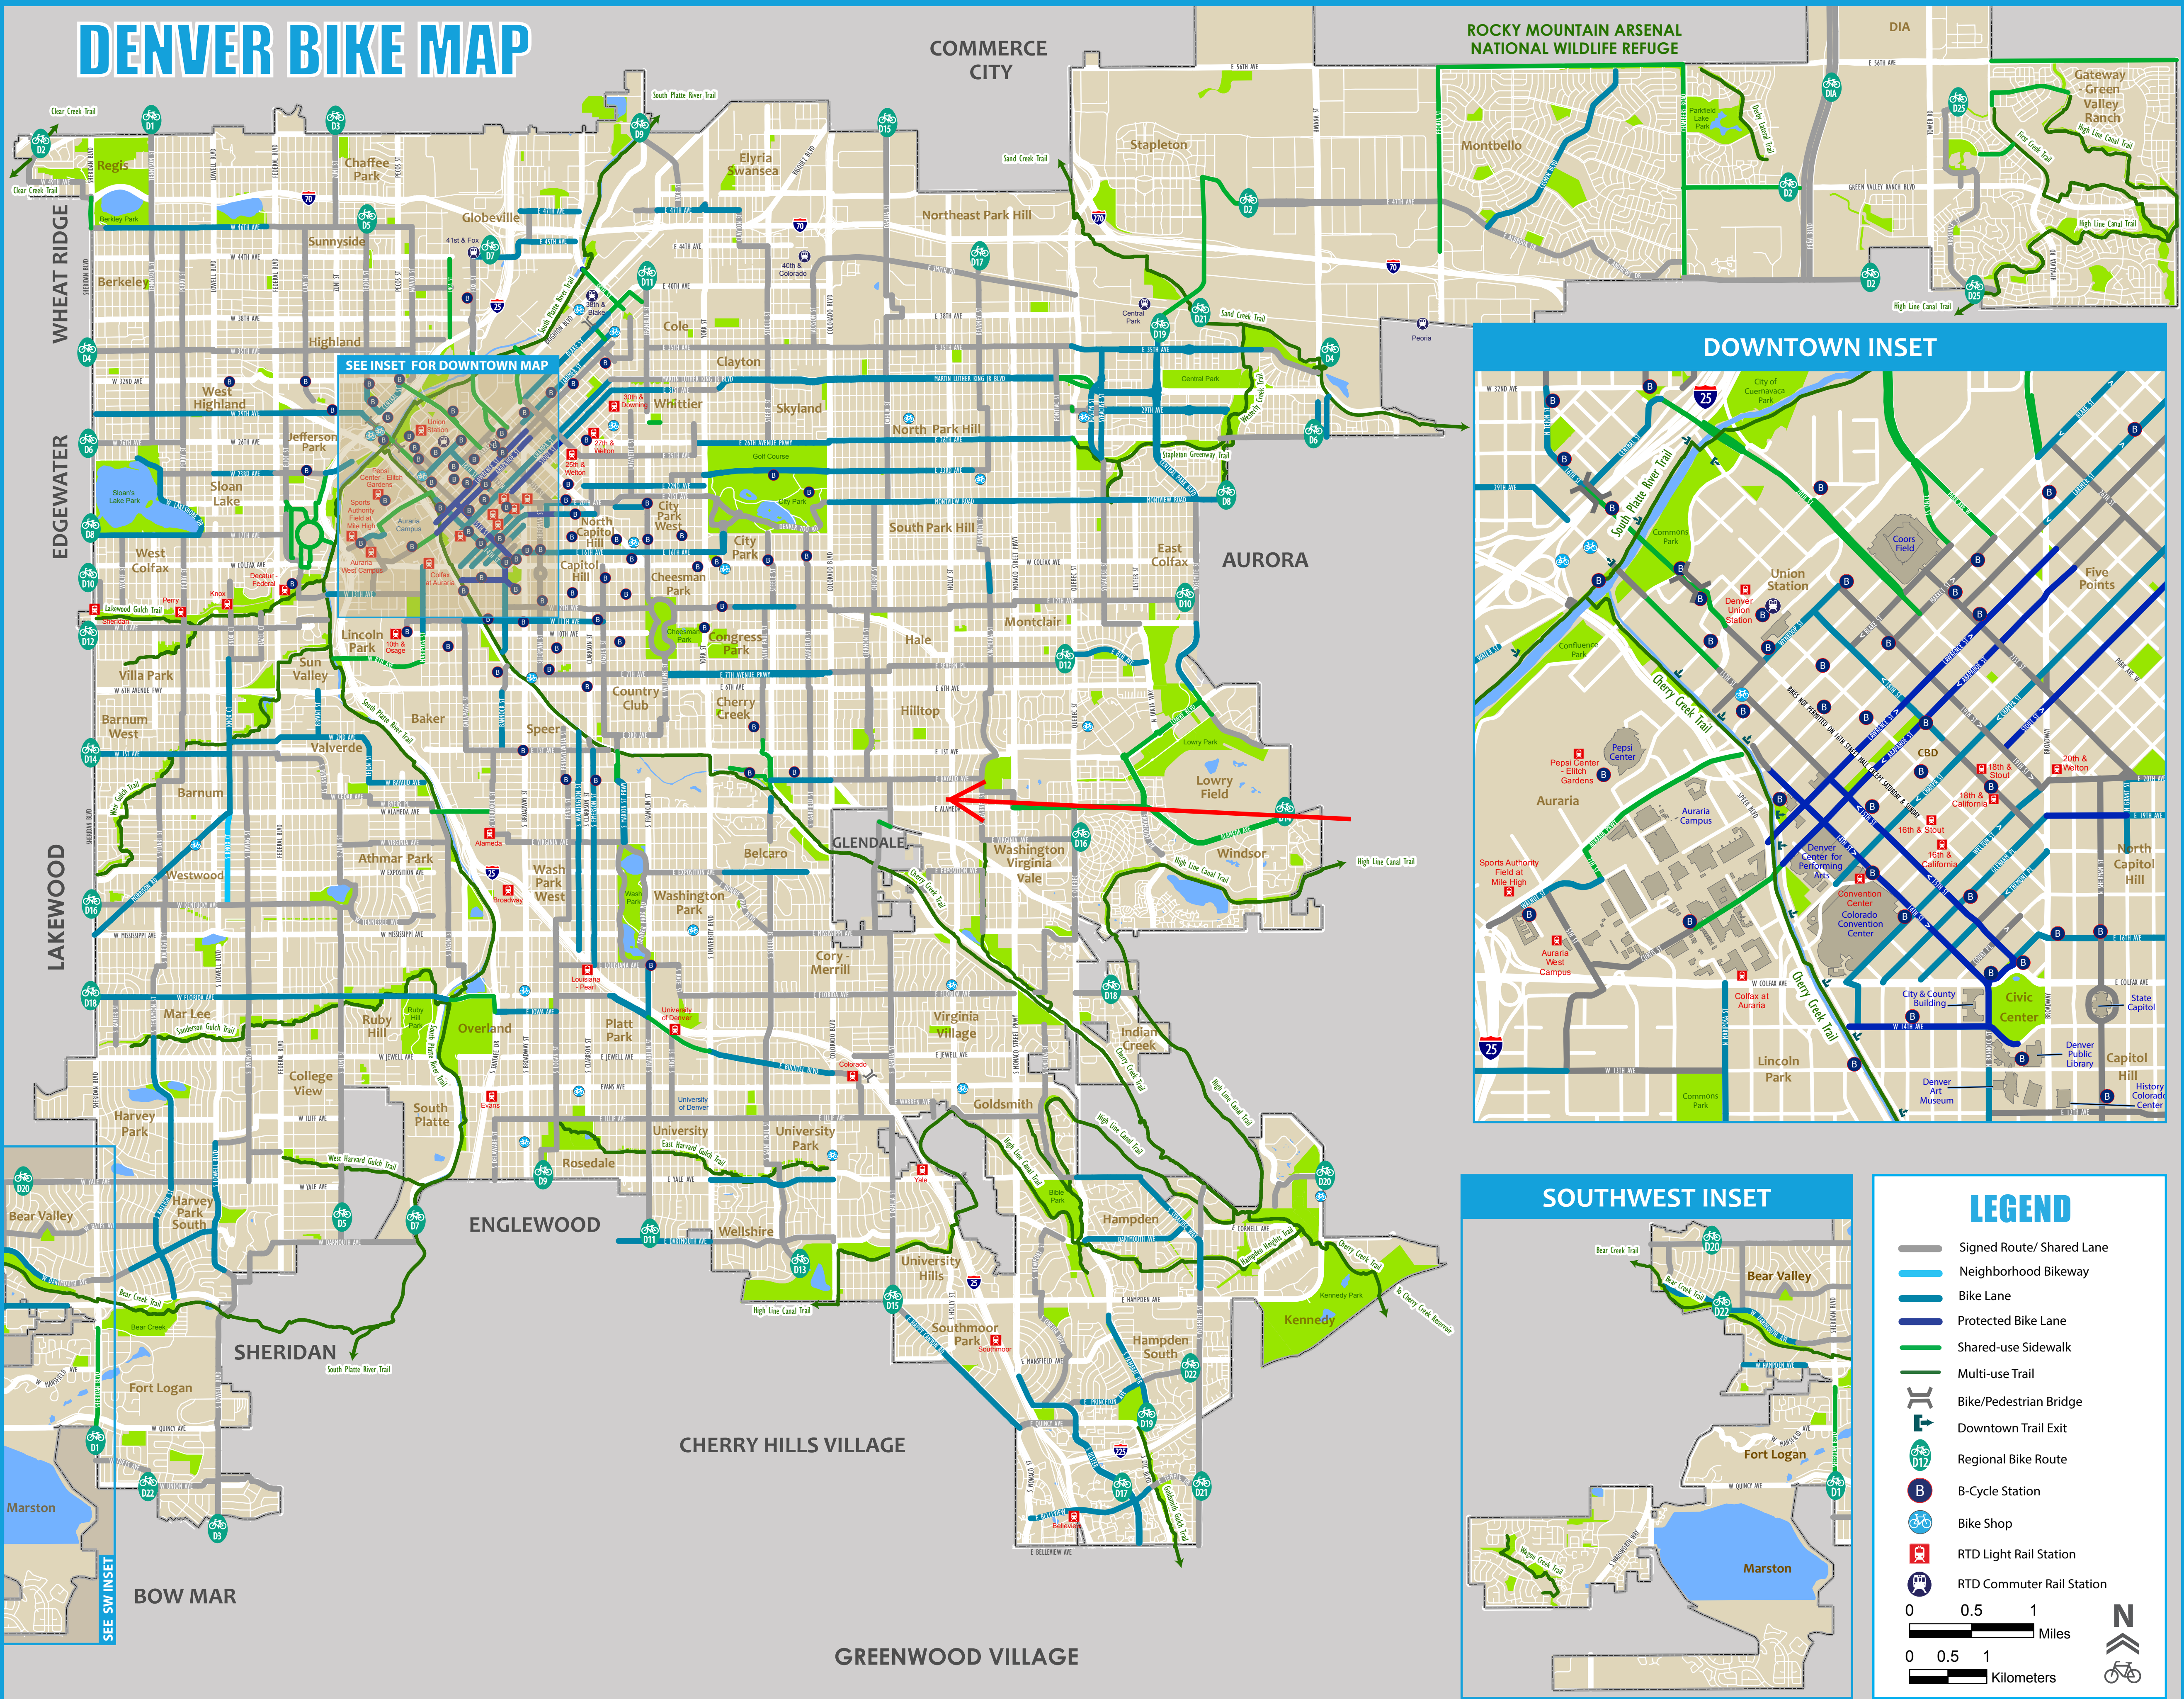

# DENVER BIKE MAP

SEE INSET FOR DOWNTOWN MAP

SEE SW INSET

### LEGEND

- Signed Route/ Shared Lane
- Neighborhood Bikeway
- Bike Lane
- Protected Bike Lane
- Shared-use Sidewalk
- Multi-use Trail
- Bike/Pedestrian Bridge
- Downtown Trail Exit
- Regional Bike Route
- B-Cycle Station
- Bike Shop
- RTD Light Rail Station
- RTD Commuter Rail Station

0 0.5 1 Miles

0 0.5 1 Kilometers

N