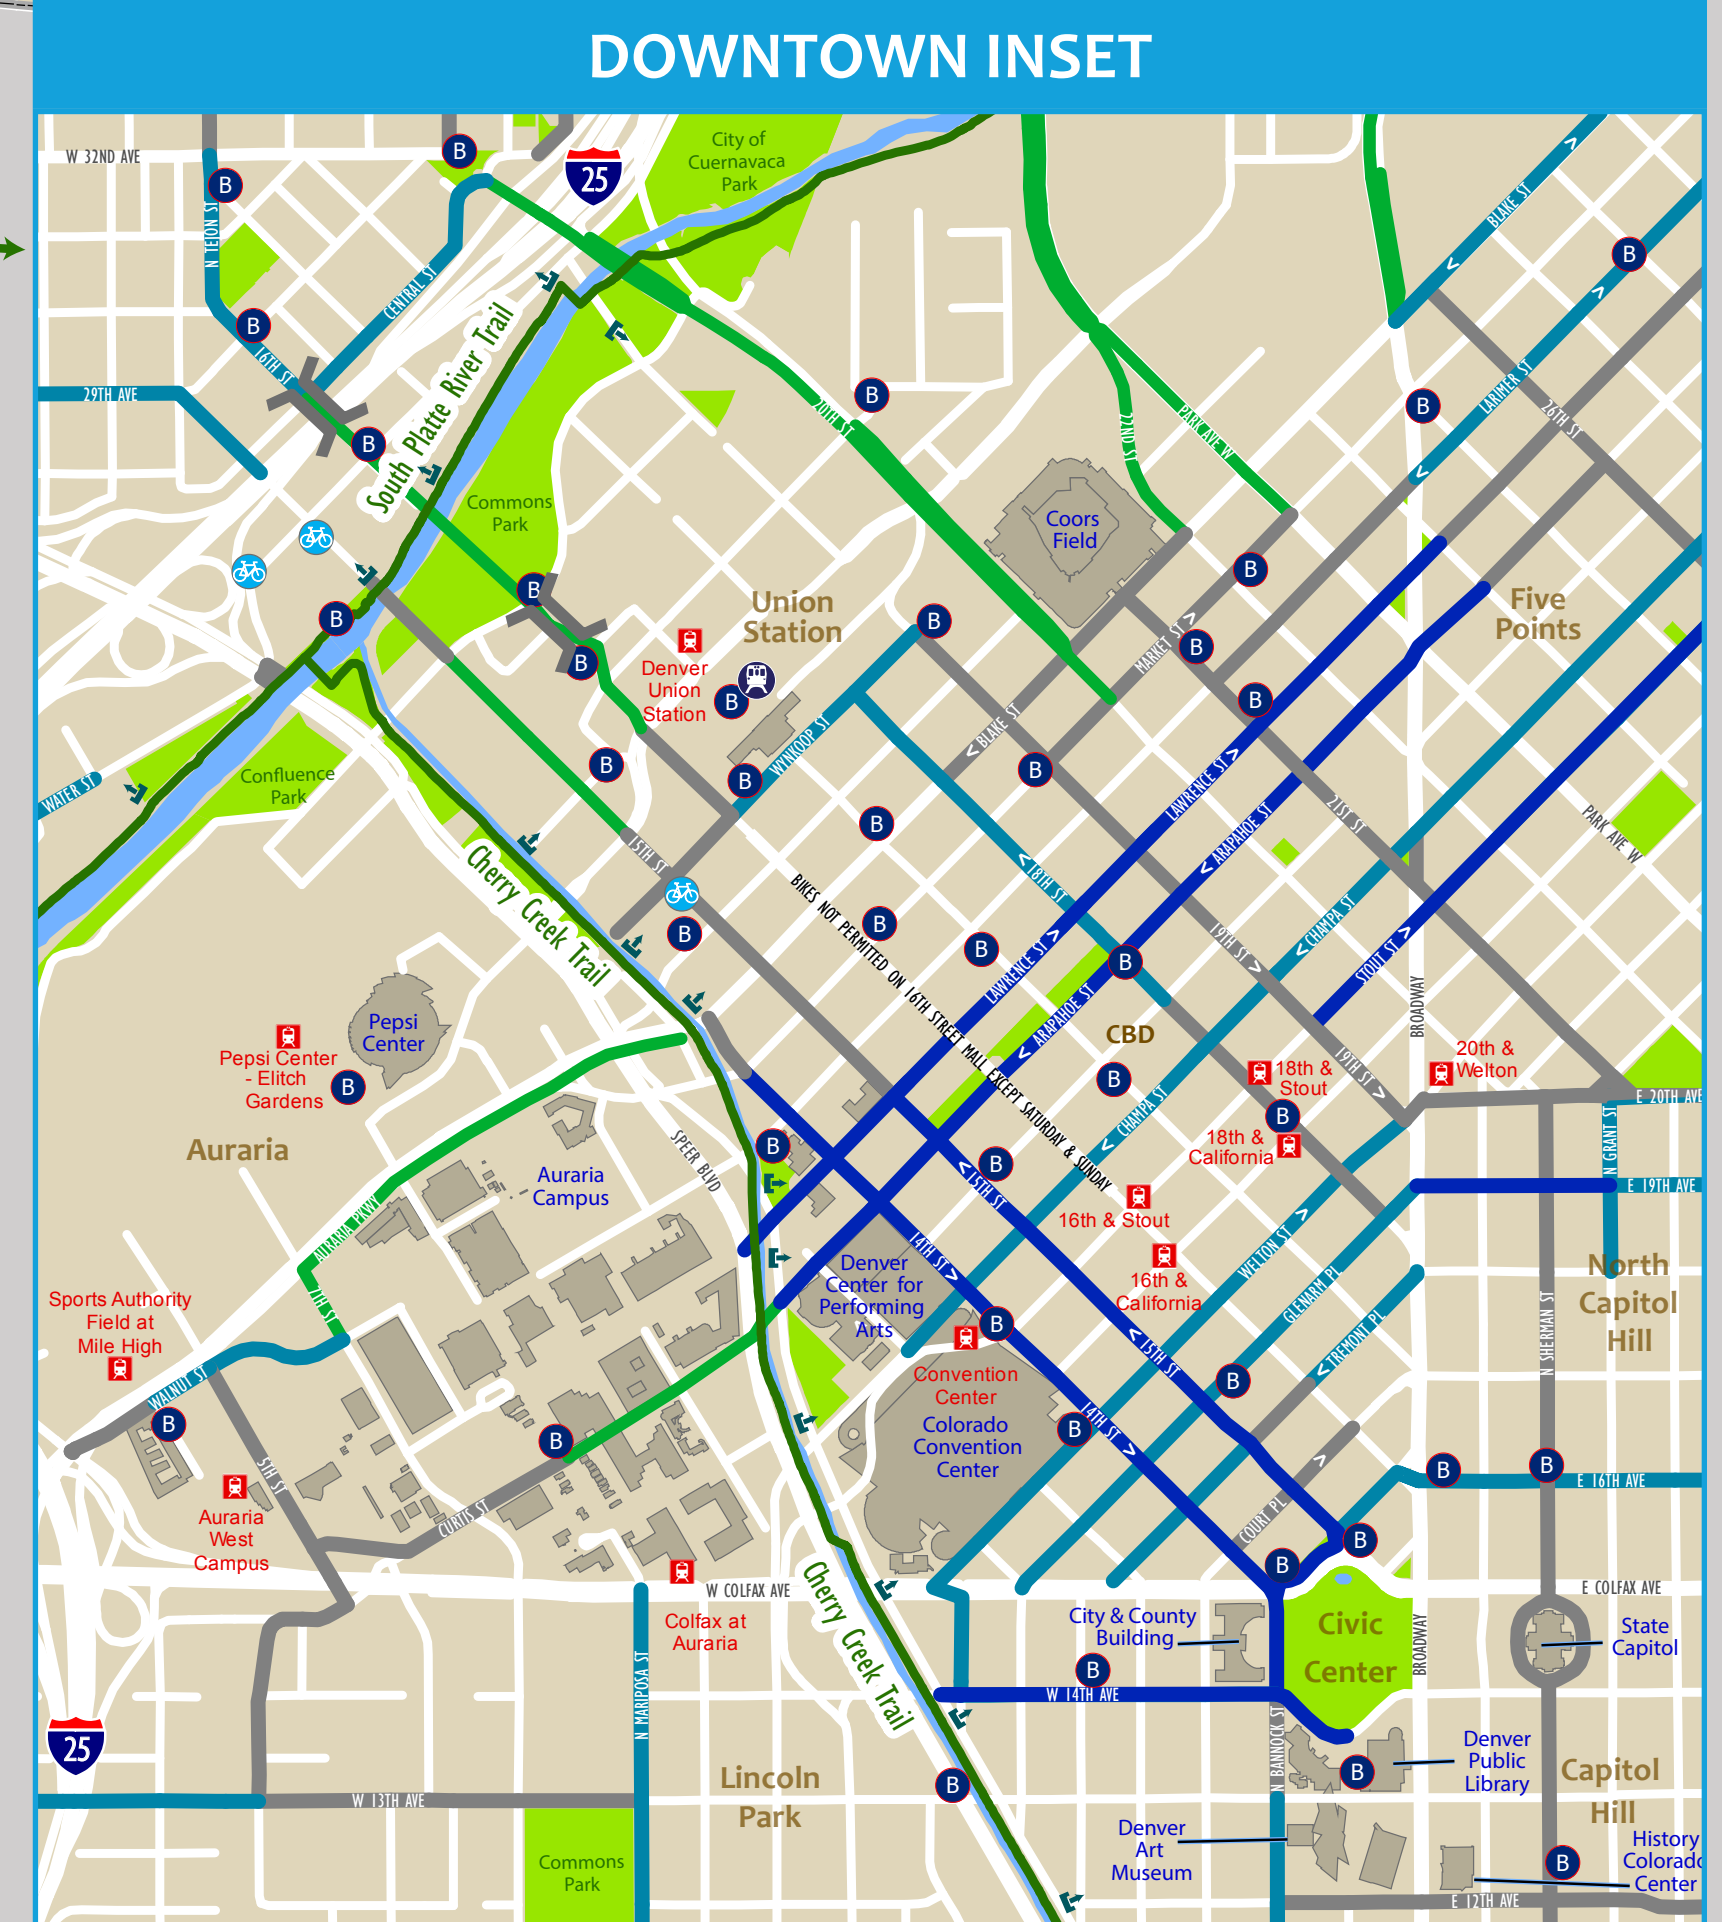

# DENVER BIKE MAP

SEE INSET FOR DOWNTOWN MAP

SEE SW INSET

### LEGEND

- Signed Route/ Shared Lane
- Neighborhood Bikeway
- Bike Lane
- Protected Bike Lane
- Shared-use Sidewalk
- Multi-use Trail
- Bike/Pedestrian Bridge
- Downtown Trail Exit
- Regional Bike Route
- B-Cycle Station
- Bike Shop
- RTD Light Rail Station
- RTD Commuter Rail Station

0 0.5 1 Miles

0 0.5 1 Kilometers

N